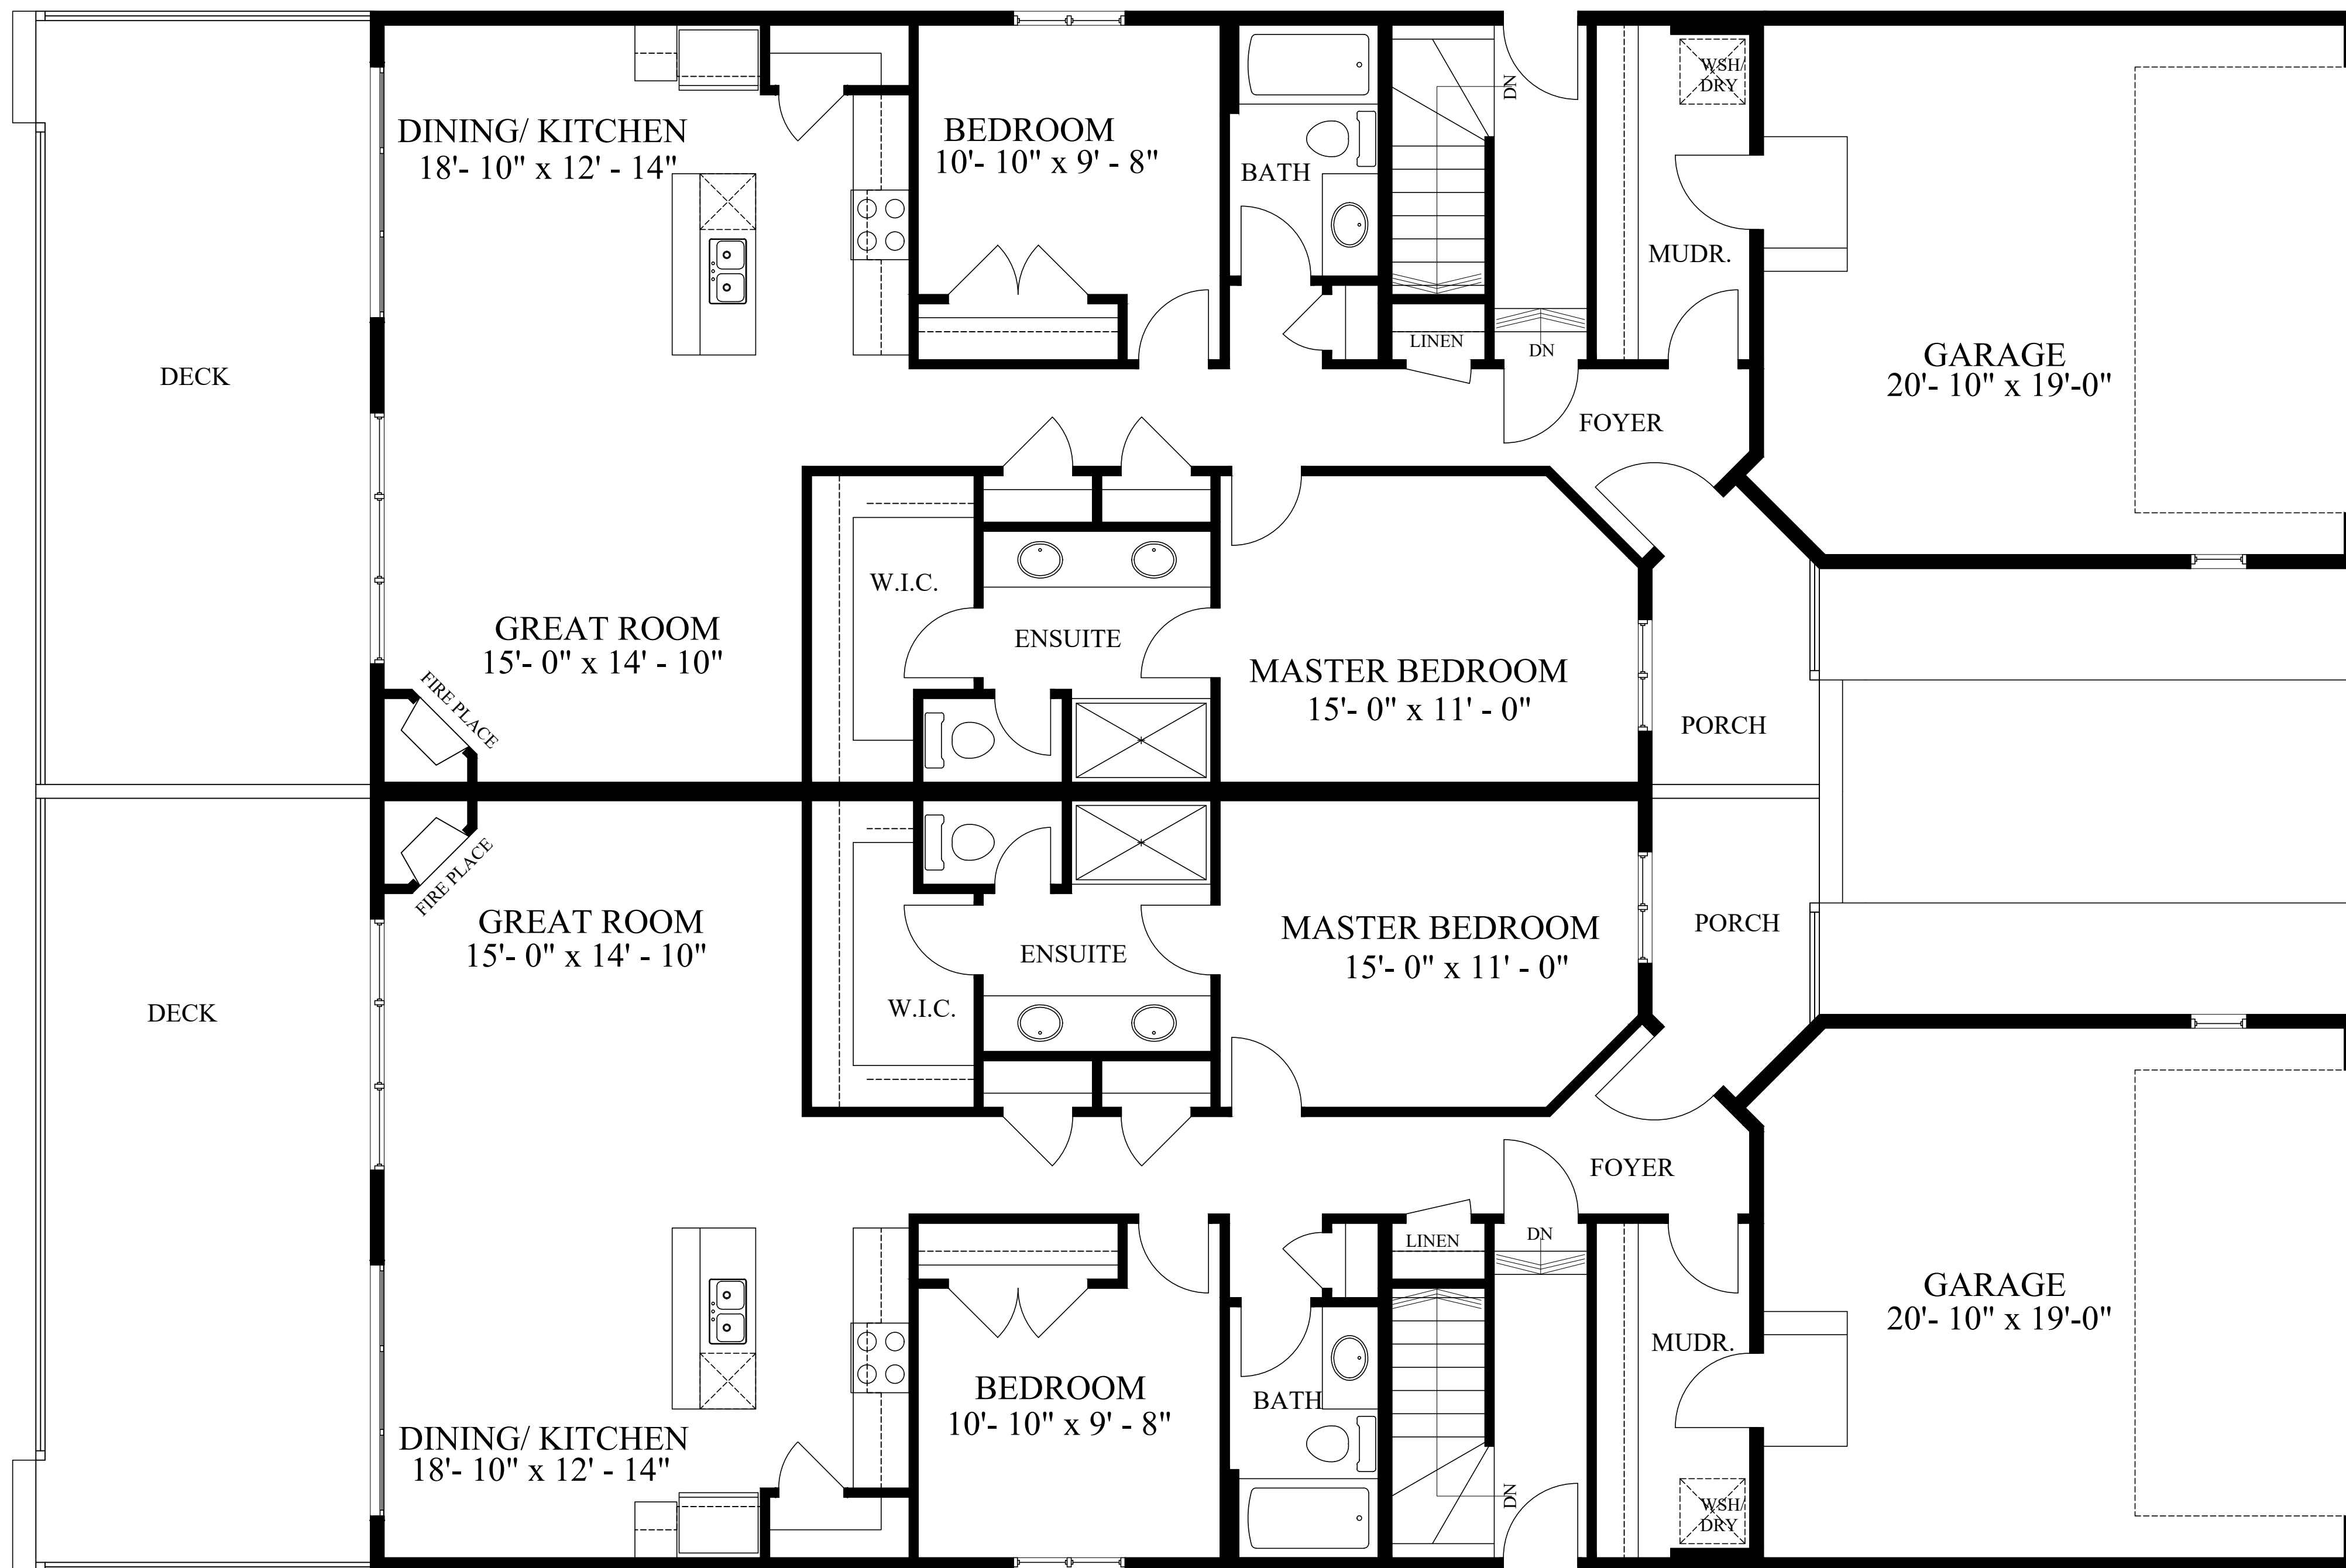

FRONT ELEVATION

LOT 2 - MARYSVILLE VIEWS, KIMBERLEY

1360 SQ. FT.

MAIN FLOOR: 1360 SQ. FT.

LOT 2 - MARYSVILLE VIEWS, KIMBERLEY

REAR ELEVATION

LOT 2 - MARYSVILLE VIEWS, KIMBERLEY