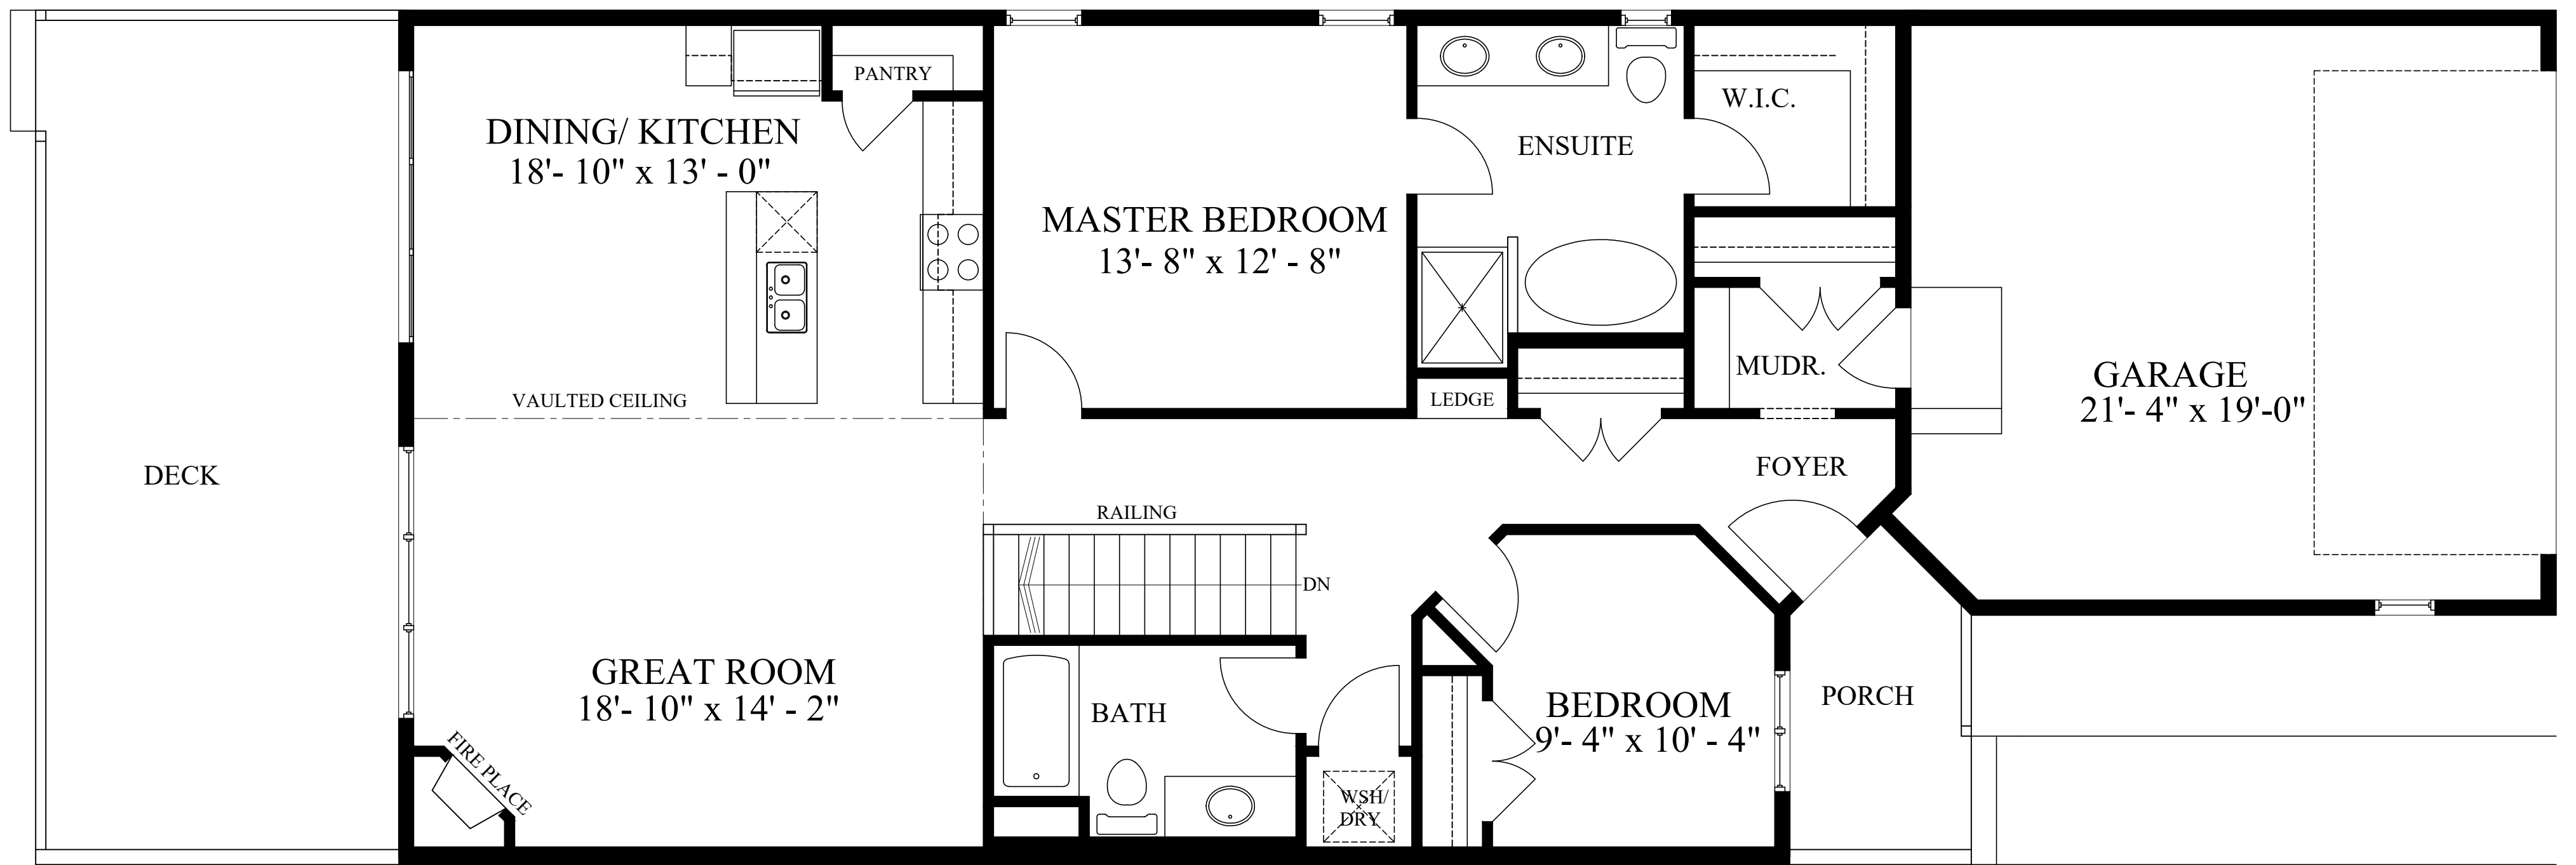

FRONT ELEVATION

LOT 17 - MARYSVILLE VIEWS, KIMBERLEY

1360 SQ. FT.

LOT 17 - MARYSVILLE VIEWS, KIMBERLEY

1360 SQ. FT.

MAIN FLOOR: 1360 SQ. FT.

REAR ELEVATION

LOT 17 - MARYSVILLE VIEWS, KIMBERLEY